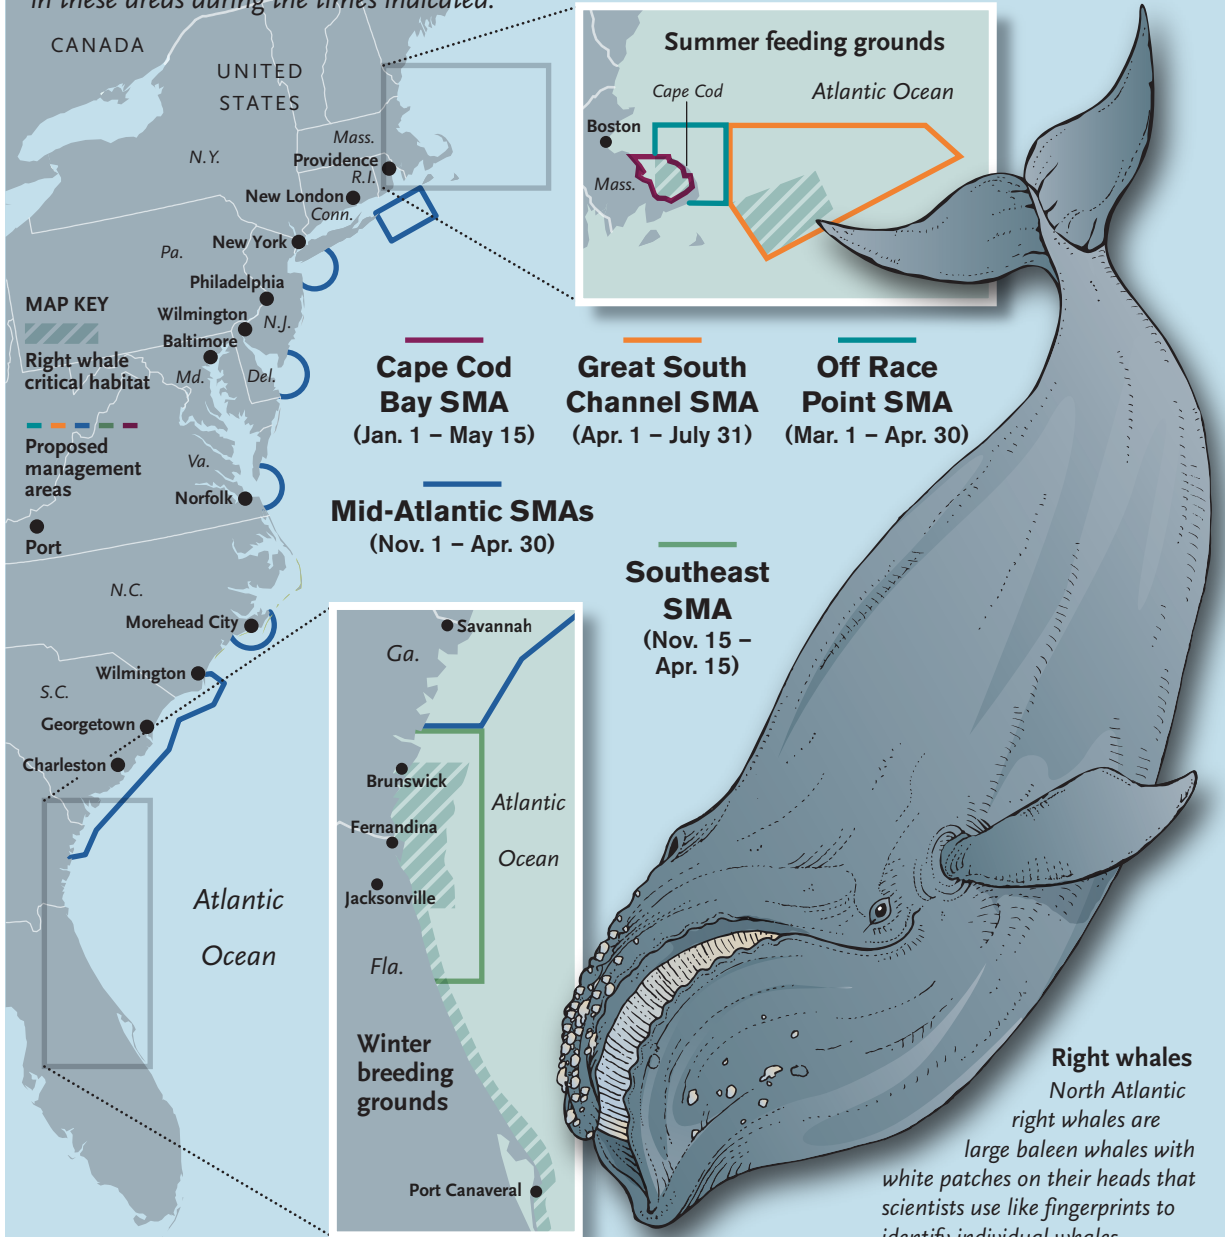

Right Whale Ship Strike Rule

The rule establishes mandatory speed restrictions at specific times for designated Seasonal Management Areas (SMAs). Ships 65 feet and larger are required to slow down to 10 knots or less in these areas during the times indicated.

Right whales
 North Atlantic right whales are large baleen whales with white patches on their heads that scientists use like fingerprints to identify individual whales.

COPYRIGHT © 2008 BY OCEAN CONSERVANCY • www.oceanconservancy.org